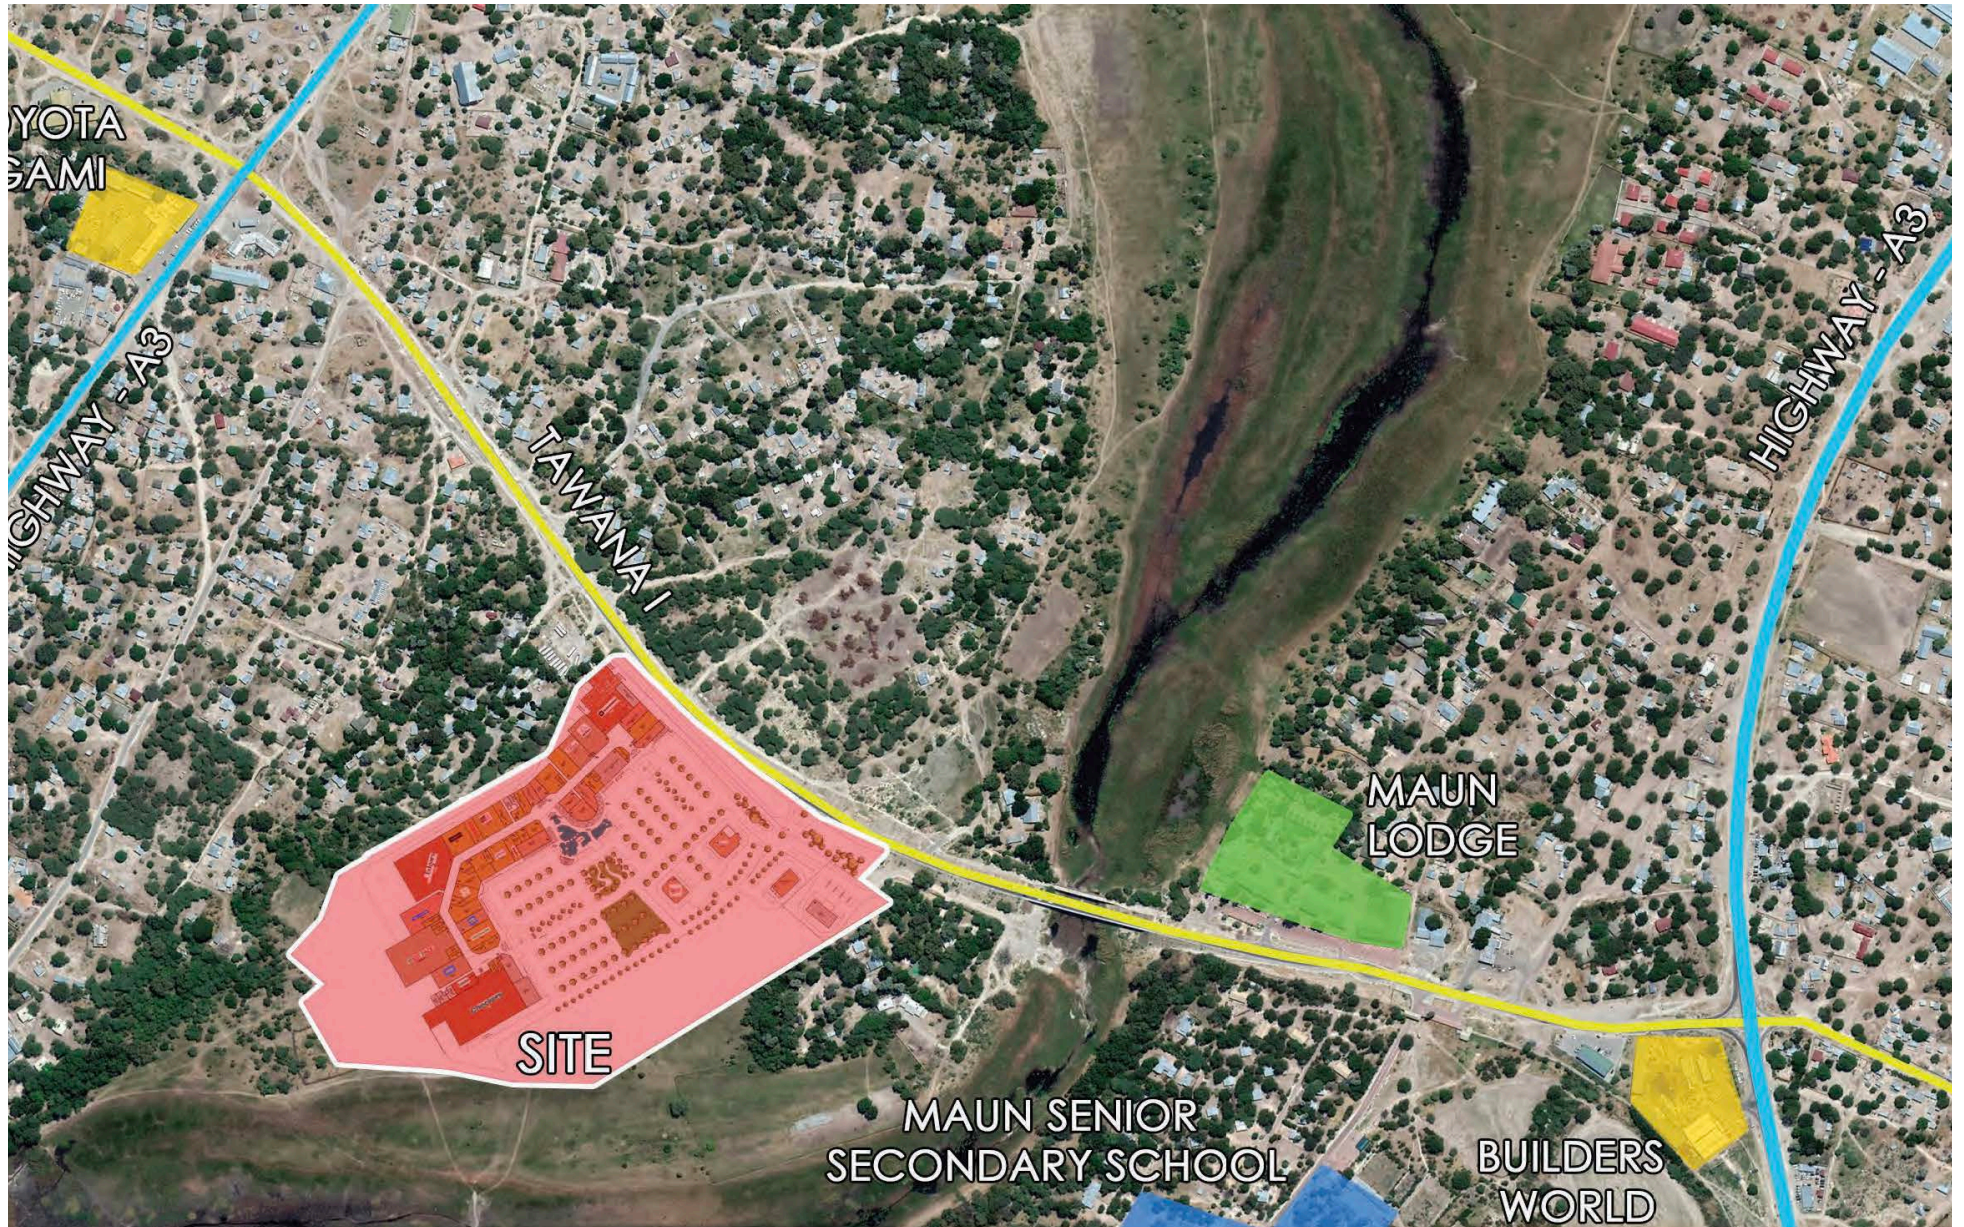

Fact Sheet

Current GLA:

19 145m²

Number of tenants:

63 stores

Anchors:

Checkers, Checkers Liquor,
Edgars, Woolworths

Macro **Locality**